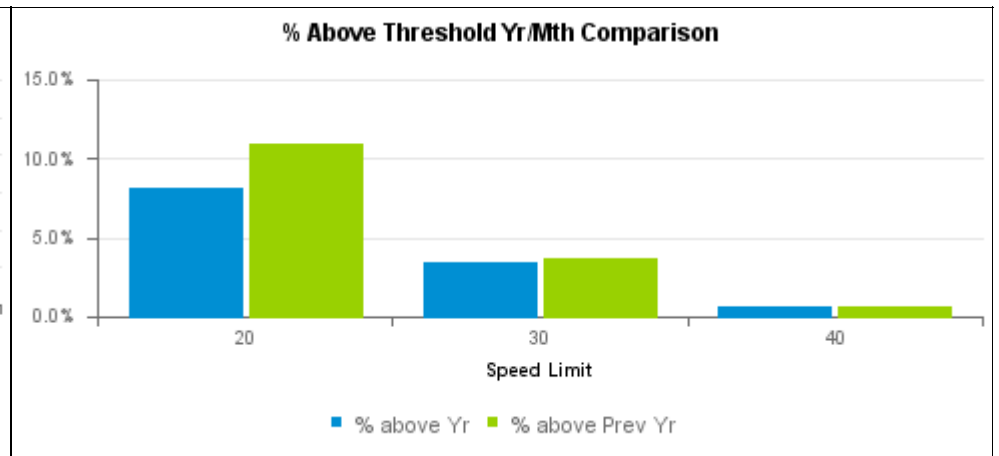

Community SpeedWatch Monthly Report Sessions up to May 2018

Mendip Summary															
Speed Limit	Sessions		Vehicles		Vehicles Above Threshold		% above threshold		Av Speed of speeders		Top Speed		Letters		
	Mon	Yr	Mon	Yr	Mon	Yr	Mon	Yr	Mon	Yr	Mon	Yr	Mon	NFA	In Processing
20	4	27	1,821	6,667	153	542	8.4%	8.1%	32.3	34.5	40	43	-	2	151
30	82	1,202	36,148	246,023	1,194	8,264	3.3%	3.4%	45.8	49.2	67	80	448	72	674
40	2	39	676	7,614	8	48	1.2%	0.6%	52.0	54.3	58	68	-	0	8
Total	88	1,268	38,645	260,304	1,354	8,854	3.5%	3.4%			67	80	448	74	833