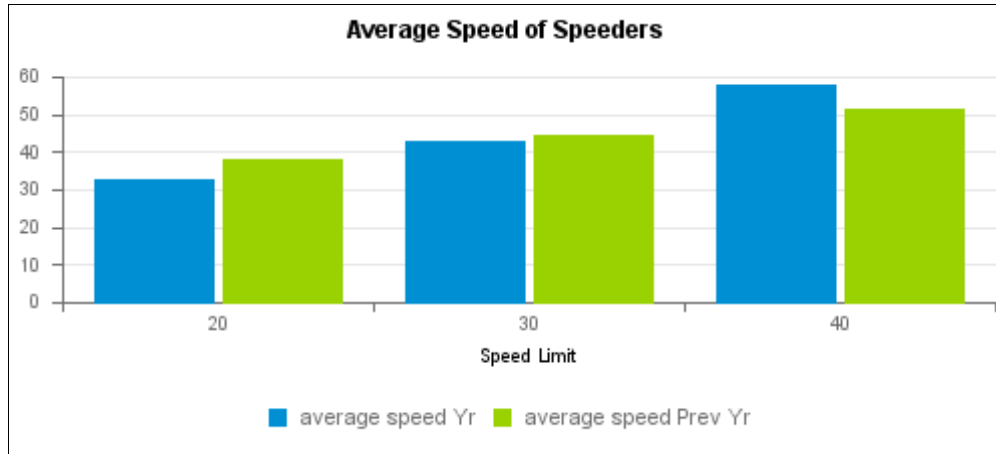

Community SpeedWatch Monthly Report Sessions up to May 2018

South Gloucestershire Summary

Speed Limit	Sessions		Vehicles		Vehicles Above Threshold		% above threshold		Av Speed of speeders		Top Speed		Letters		
	Mon	Yr	Mon	Yr	Mon	Yr	Mon	Yr	Mon	Yr	Mon	Yr	Mon	NFA	In Processing
20	37	84	9,455	15,296	36	504	0.4%	3.3%	29.6	32.5	34	39	-	6	30
30	35	445	15,355	140,497	268	3,323	1.7%	2.4%	37.6	42.8	50	70	36	122	110
40	6	47	2,062	11,680	62	500	3.0%	4.3%	54.6	58.0	67	73	-	5	57
Total	78	576	26,872	167,473	365	4,327	1.4%	2.6%			67	73	36	133	197