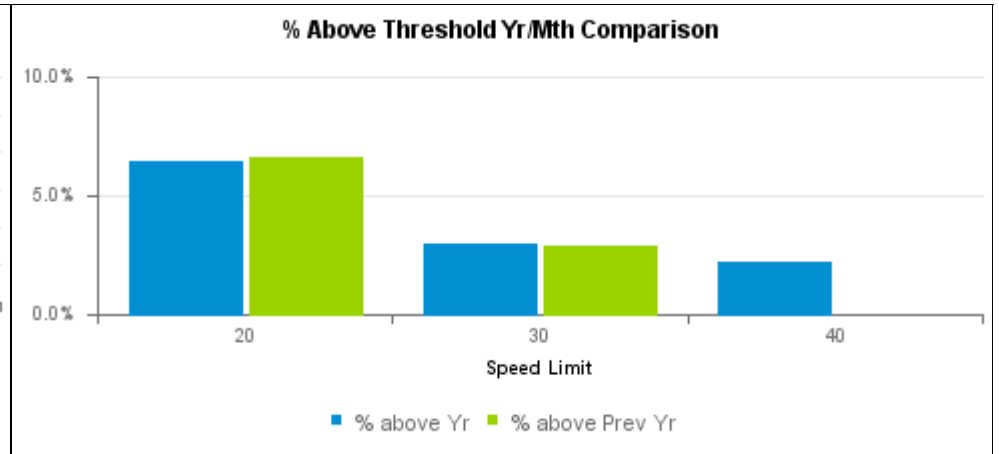

Community SpeedWatch Monthly Report Sessions up to May 2018

West Somerset Summary																
Speed Limit	Sessions		Vehicles		Vehicles Above Threshold		% above threshold		Av Speed of speeders		Top Speed		Letters			
	Mon	Yr	Mon	Yr	Mon	Yr	Mon	Yr	Mon	Yr	Mon	Yr	Mon	NFA	In Processing	
20	14	231	2,492	22,816	152	1,469	6.1%	6.4%	33.1	34.5	42	43	-	44	108	
30	45	570	12,564	88,480	455	2,633	3.6%	3.0%	44.6	46.8	58	64	4	55	396	
40	0	2	0	556	0	12	-	2.2%	-	51.3	-	62	-	-	0	
Total	59	803	15,056	111,852	607	4,114	4.0%	3.7%			58	64	4	99	504