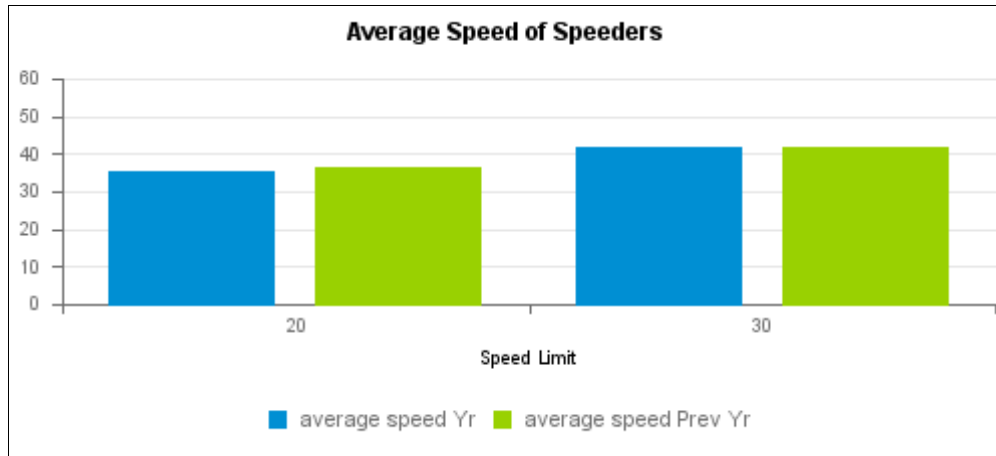

Community SpeedWatch Monthly Report Sessions up to May 2018

Bristol Summary																
Speed Limit	Sessions		Vehicles		Vehicles Above Threshold		% above threshold		Av Speed of speeders		Top Speed		Letters			
	Mon	Yr	Mon	Yr	Mon	Yr	Mon	Yr	Mon	Yr	Mon	Yr	Mon	NFA	In Processing	
20	2	55	877	5,892	13	888	1.5%	15.1%	29.2	35.6	36	60	1	0	12	
30	3	59	757	7,770	13	134	1.7%	1.7%	41.4	41.7	47	48	-	0	13	
Total	5	114	1,634	13,662	26	1,022	1.6%	7.5%			47	60	1	0	25