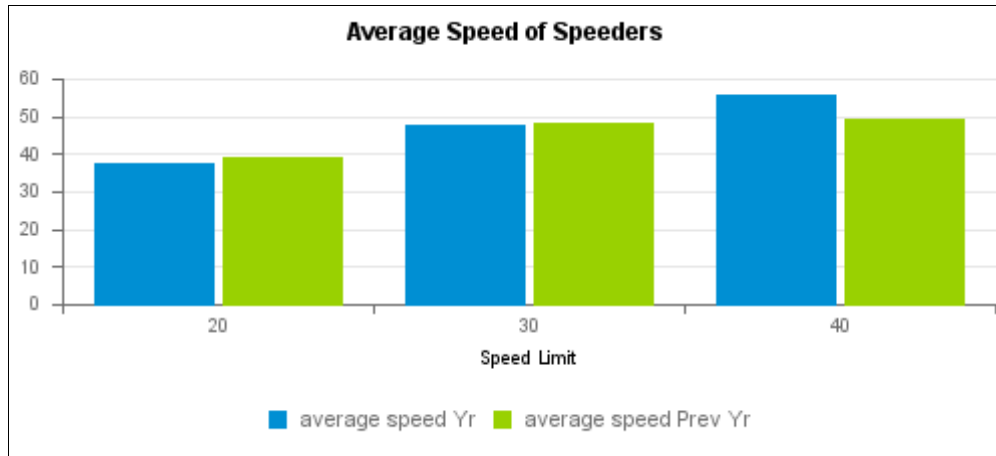

Community SpeedWatch Monthly Report Sessions up to May 2018

Force Level Summary															
Speed Limit	Sessions		Vehicles		Vehicles Above Threshold		% above threshold		Av Speed of speeders		Top Speed		Letters		
	Mon	Yr	Mon	Yr	Mon	Yr	Mon	Yr	Mon	Yr	Mon	Yr	Mon	NFA	In Processing
20	69	635	18,095	106,081	573	8,445	3.2%	8.0%	34.0	37.3	43	60	125	75	373
30	231	3,272	83,544	682,302	2,514	20,240	3.0%	3.0%	43.8	47.4	67	80	695	324	1,495
40	12	131	4,858	33,301	88	706	1.8%	2.1%	53.3	55.4	67	73	-	7	81
Total	312	4,038	106,497	821,684	3,172	29,391	3.0%	3.5%			67	80	820	406	1,949