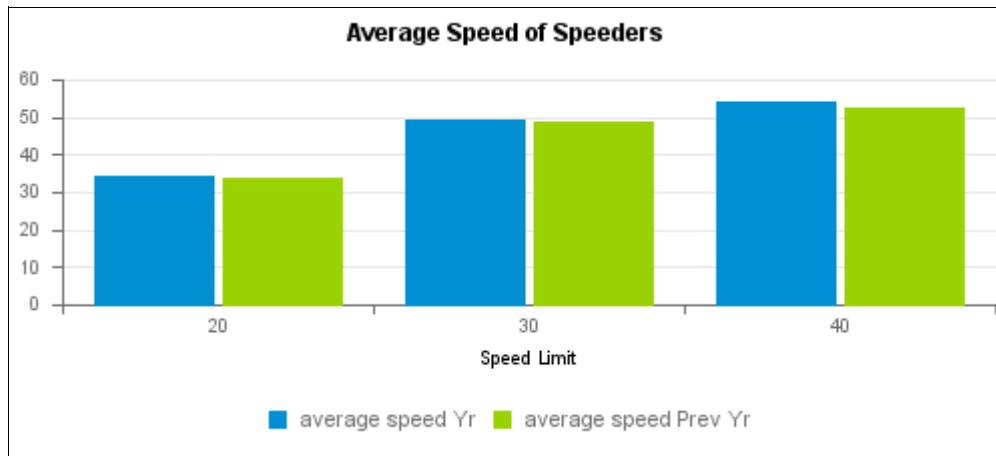

Community SpeedWatch Monthly Report Sessions up to May 2018

Mendip Summary															
Speed Limit	Sessions		Vehicles		Vehicles Above Threshold		% above threshold		Av Speed of speeders		Top Speed		Letters		
	Mon	Yr	Mon	Yr	Mon	Yr	Mon	Yr	Mon	Yr	Mon	Yr	Mon	NFA	In Processing
20	4	27	1,821	6,667	153	542	8.4%	8.1%	32.3	34.5	40	43	-	2	151
30	82	1,202	36,148	246,023	1,194	8,264	3.3%	3.4%	45.8	49.2	67	80	448	72	674
40	2	39	676	7,614	8	48	1.2%	0.6%	52.0	54.3	58	68	-	0	8
Total	88	1,268	38,645	260,304	1,354	8,854	3.5%	3.4%			67	80	448	74	833