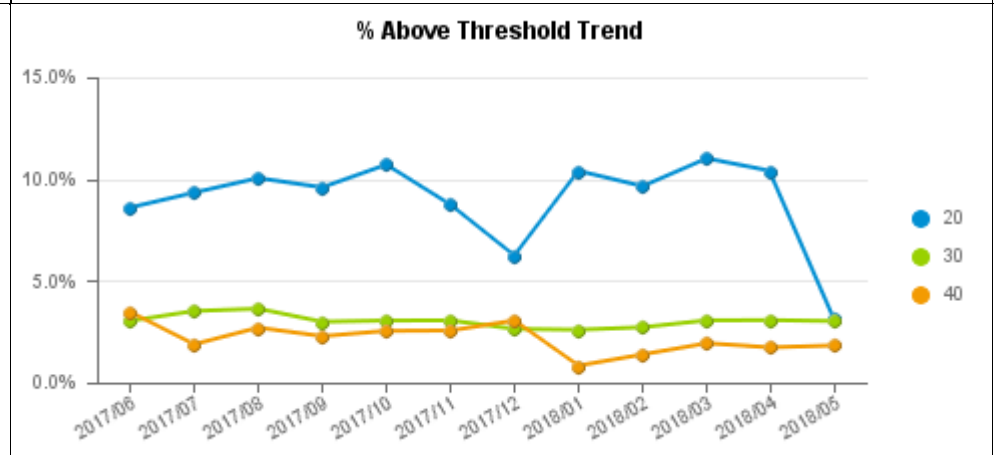

Community SpeedWatch Monthly Report Sessions up to May 2018

Force Level Summary															
Speed Limit	Sessions		Vehicles		Vehicles Above Threshold		% above threshold		Av Speed of speeders		Top Speed		Letters		
	Mon	Yr	Mon	Yr	Mon	Yr	Mon	Yr	Mon	Yr	Mon	Yr	Mon	NFA	In Processing
20	69	635	18,095	106,081	573	8,445	3.2%	8.0%	34.0	37.3	43	60	125	75	373
30	231	3,272	83,544	682,302	2,514	20,240	3.0%	3.0%	43.8	47.4	67	80	695	324	1,495
40	12	131	4,858	33,301	88	706	1.8%	2.1%	53.3	55.4	67	73	-	7	81
Total	312	4,038	106,497	821,684	3,172	29,391	3.0%	3.5%			67	80	820	406	1,949