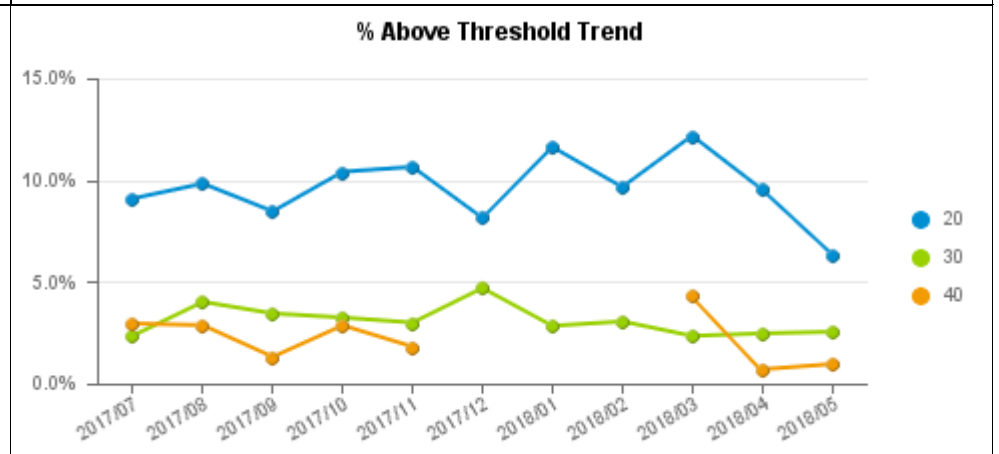

Community SpeedWatch Monthly Report Sessions up to May 2018

South Somerset Summary																
Speed Limit	Sessions		Vehicles		Vehicles Above Threshold		% above threshold		Av Speed of speeders		Top Speed		Letters			
	Mon	Yr	Mon	Yr	Mon	Yr	Mon	Yr	Mon	Yr	Mon	Yr	Mon	NFA	In Processing	
20	12	195	3,450	52,161	219	4,570	6.3%	8.8%	33.5	36.3	43	51	124	23	72	
30	52	467	13,260	117,849	336	3,439	2.5%	2.9%	42.3	43.6	51	61	98	42	196	
40	3	19	1,800	7,721	17	103	0.9%	1.3%	49.0	53.9	52	64	-	2	15	
Total	67	681	18,510	177,731	572	8,112	3.1%	4.5%			52	64	222	67	283