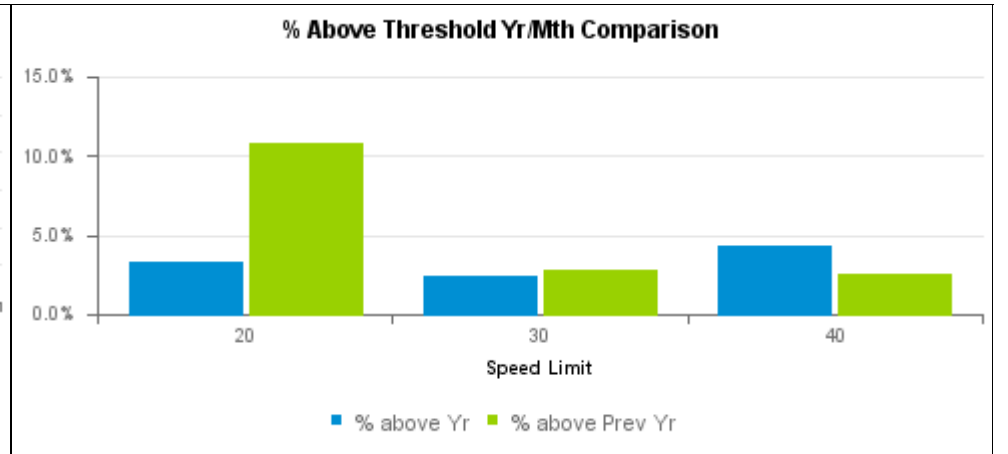

Community SpeedWatch Monthly Report Sessions up to May 2018

South Gloucestershire Summary

Speed Limit	Sessions		Vehicles		Vehicles Above Threshold		% above threshold		Av Speed of speeders		Top Speed		Letters		
	Mon	Yr	Mon	Yr	Mon	Yr	Mon	Yr	Mon	Yr	Mon	Yr	Mon	NFA	In Processing
20	37	84	9,455	15,296	36	504	0.4%	3.3%	29.6	32.5	34	39	-	6	30
30	35	445	15,355	140,497	268	3,323	1.7%	2.4%	37.6	42.8	50	70	36	122	110
40	6	47	2,062	11,680	62	500	3.0%	4.3%	54.6	58.0	67	73	-	5	57
Total	78	576	26,872	167,473	365	4,327	1.4%	2.6%			67	73	36	133	197