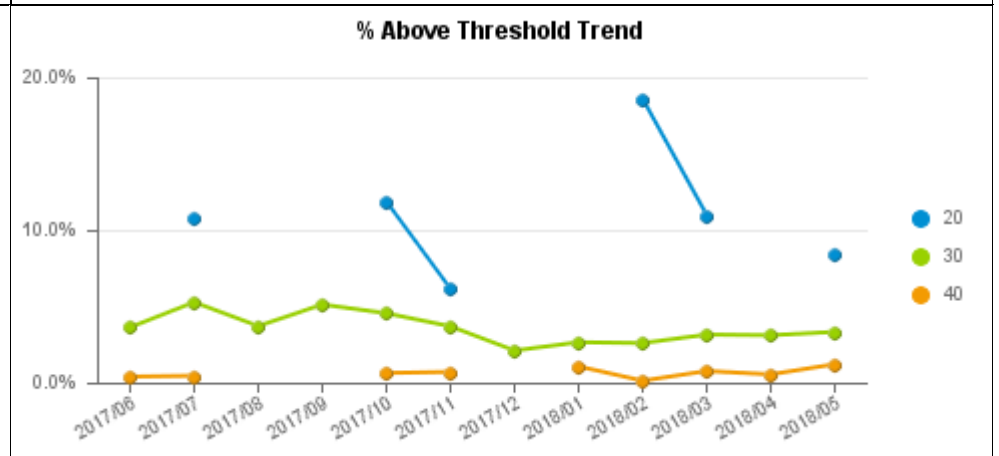

Community SpeedWatch Monthly Report Sessions up to May 2018

Mendip Summary															
Speed Limit	Sessions		Vehicles		Vehicles Above Threshold		% above threshold		Av Speed of speeders		Top Speed		Letters		
	Mon	Yr	Mon	Yr	Mon	Yr	Mon	Yr	Mon	Yr	Mon	Yr	Mon	NFA	In Processing
20	4	27	1,821	6,667	153	542	8.4%	8.1%	32.3	34.5	40	43	-	2	151
30	82	1,202	36,148	246,023	1,194	8,264	3.3%	3.4%	45.8	49.2	67	80	448	72	674
40	2	39	676	7,614	8	48	1.2%	0.6%	52.0	54.3	58	68	-	0	8
Total	88	1,268	38,645	260,304	1,354	8,854	3.5%	3.4%			67	80	448	74	833