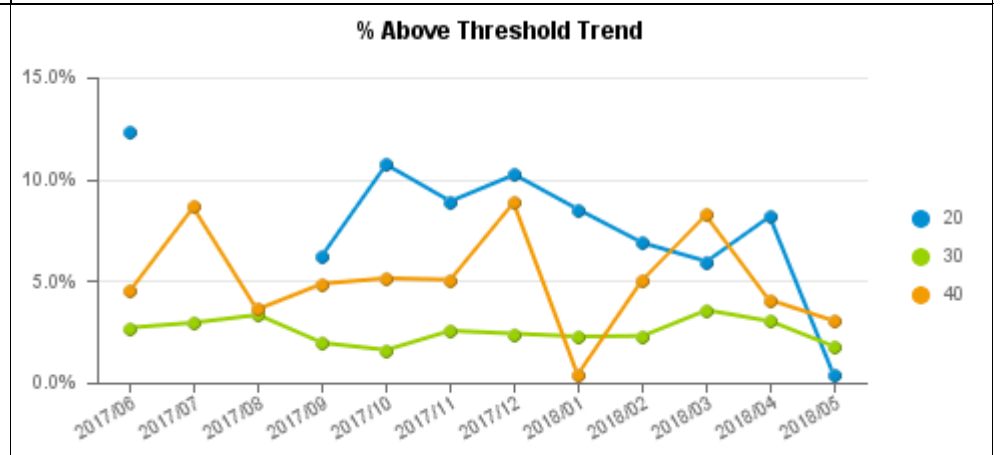

Community SpeedWatch Monthly Report Sessions up to May 2018

South Gloucestershire Summary

Speed Limit	Sessions		Vehicles		Vehicles Above Threshold		% above threshold		Av Speed of speeders		Top Speed		Letters		
	Mon	Yr	Mon	Yr	Mon	Yr	Mon	Yr	Mon	Yr	Mon	Yr	Mon	NFA	In Processing
20	37	84	9,455	15,296	36	504	0.4%	3.3%	29.6	32.5	34	39	-	6	30
30	35	445	15,355	140,497	268	3,323	1.7%	2.4%	37.6	42.8	50	70	36	122	110
40	6	47	2,062	11,680	62	500	3.0%	4.3%	54.6	58.0	67	73	-	5	57
Total	78	576	26,872	167,473	365	4,327	1.4%	2.6%			67	73	36	133	197