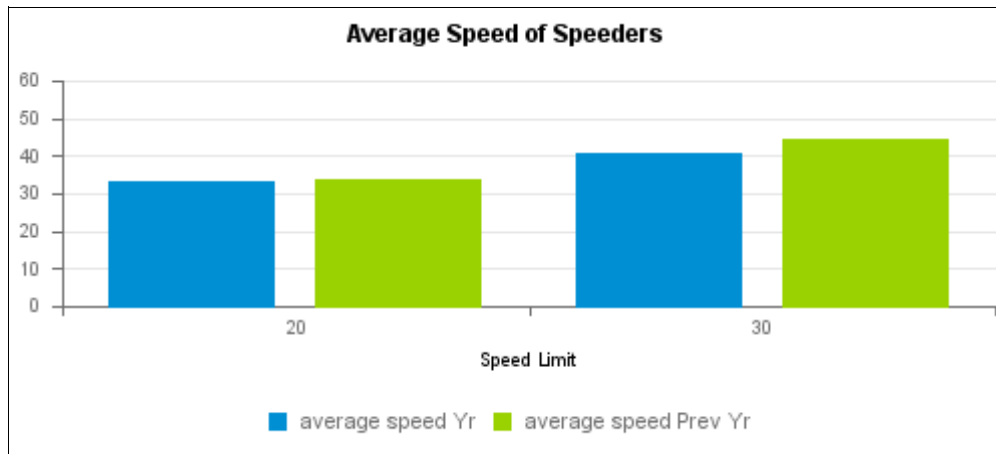

Community SpeedWatch Monthly Report Sessions up to May 2018

Bath & North East Somerset Summary

Speed Limit	Sessions		Vehicles		Vehicles Above Threshold		% above threshold		Av Speed of speeders		Top Speed		Letters		
	Mon	Yr	Mon	Yr	Mon	Yr	Mon	Yr	Mon	Yr	Mon	Yr	Mon	NFA	In Processing
20	0	45	0	3,458	0	474	-	13.7%	-	33.1	-	42	-		0
30	2	101	1,126	21,147	79	624	7.0%	3.0%	41.1	41.0	56	56	-	7	72
Total	2	146	1,126	24,605	79	1,098	7.0%	4.5%			56	56	-	7	72