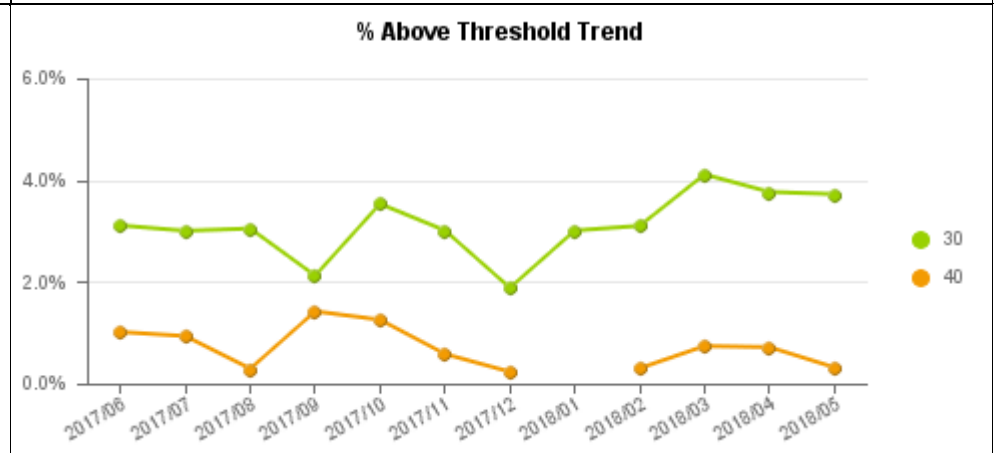

Community SpeedWatch Monthly Report Sessions up to May 2018

North Somerset Summary															
Speed Limit	Sessions		Vehicles		Vehicles Above Threshold		% above threshold		Av Speed of speeders		Top Speed		Letters		
	Mon	Yr	Mon	Yr	Mon	Yr	Mon	Yr	Mon	Yr	Mon	Yr	Mon	NFA	In Processing
30	14	439	4,648	62,339	173	1,892	3.7%	3.0%	43.1	44.7	56	59	109	26	38
40	1	24	320	5,730	1	43	0.3%	0.8%	30.0	46.5	30	55	-	0	1
Total	15	463	4,968	68,069	173	1,935	3.5%	2.8%			56	59	109	26	39