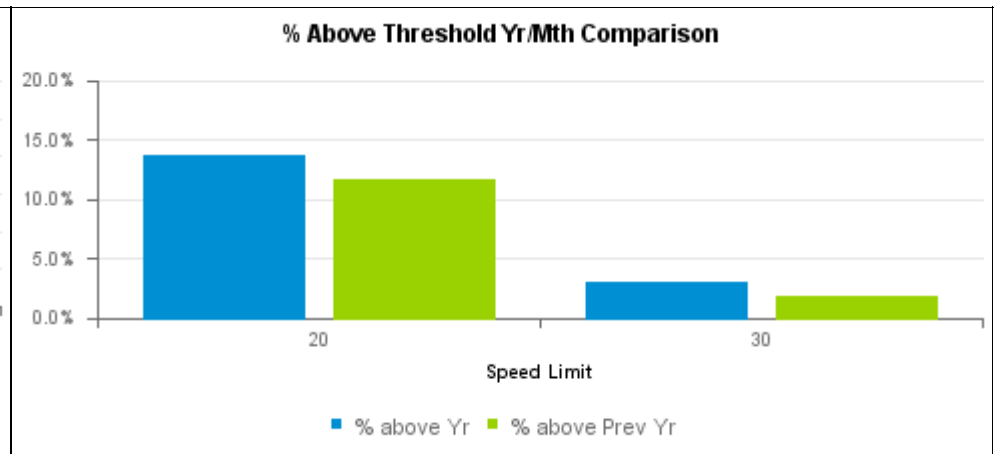

Community SpeedWatch Monthly Report Sessions up to May 2018

Bath & North East Somerset Summary

Speed Limit	Sessions		Vehicles		Vehicles Above Threshold		% above threshold		Av Speed of speeders		Top Speed		Letters		
	Mon	Yr	Mon	Yr	Mon	Yr	Mon	Yr	Mon	Yr	Mon	Yr	Mon	NFA	In Processing
20	0	45	0	3,458	0	474	-	13.7%	-	33.1	-	42	-		0
30	2	101	1,126	21,147	79	624	7.0%	3.0%	41.1	41.0	56	56	-	7	72
Total	2	146	1,126	24,605	79	1,098	7.0%	4.5%			56	56	-	7	72