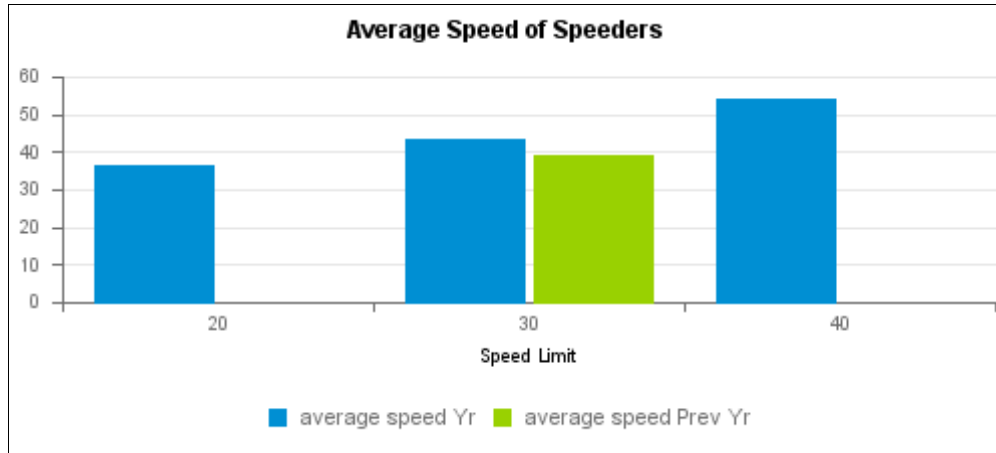

Community SpeedWatch Monthly Report Sessions up to May 2018

South Somerset Summary																
Speed Limit	Sessions		Vehicles		Vehicles Above Threshold		% above threshold		Av Speed of speeders		Top Speed		Letters			
	Mon	Yr	Mon	Yr	Mon	Yr	Mon	Yr	Mon	Yr	Mon	Yr	Mon	NFA	In Processing	
20	12	195	3,450	52,161	219	4,570	6.3%	8.8%	33.5	36.3	43	51	124	23	72	
30	52	467	13,260	117,849	336	3,439	2.5%	2.9%	42.3	43.6	51	61	98	42	196	
40	3	19	1,800	7,721	17	103	0.9%	1.3%	49.0	53.9	52	64	-	2	15	
Total	67	681	18,510	177,731	572	8,112	3.1%	4.5%			52	64	222	67	283