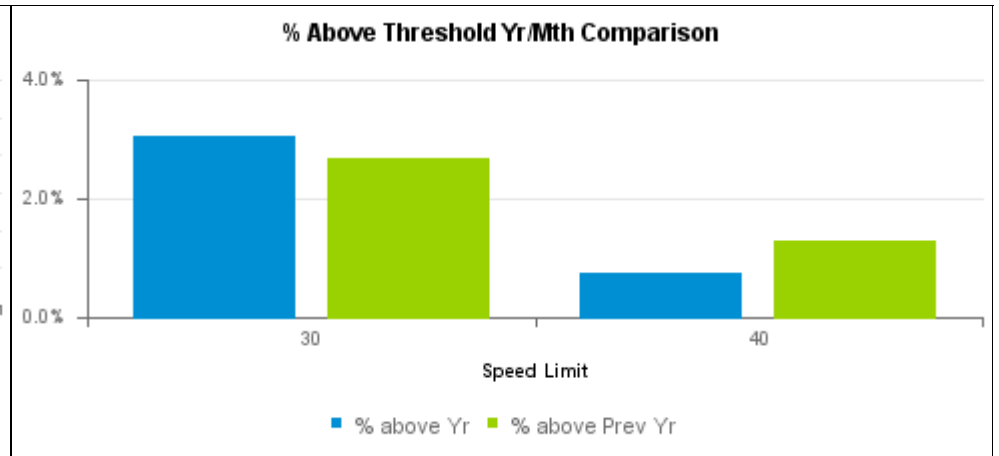

Community SpeedWatch Monthly Report Sessions up to May 2018

North Somerset Summary															
Speed Limit	Sessions		Vehicles		Vehicles Above Threshold		% above threshold		Av Speed of speeders		Top Speed		Letters		
	Mon	Yr	Mon	Yr	Mon	Yr	Mon	Yr	Mon	Yr	Mon	Yr	Mon	NFA	In Processing
30	14	439	4,648	62,339	173	1,892	3.7%	3.0%	43.1	44.7	56	59	109	26	38
40	1	24	320	5,730	1	43	0.3%	0.8%	30.0	46.5	30	55	-	0	1
Total	15	463	4,968	68,069	173	1,935	3.5%	2.8%			56	59	109	26	39