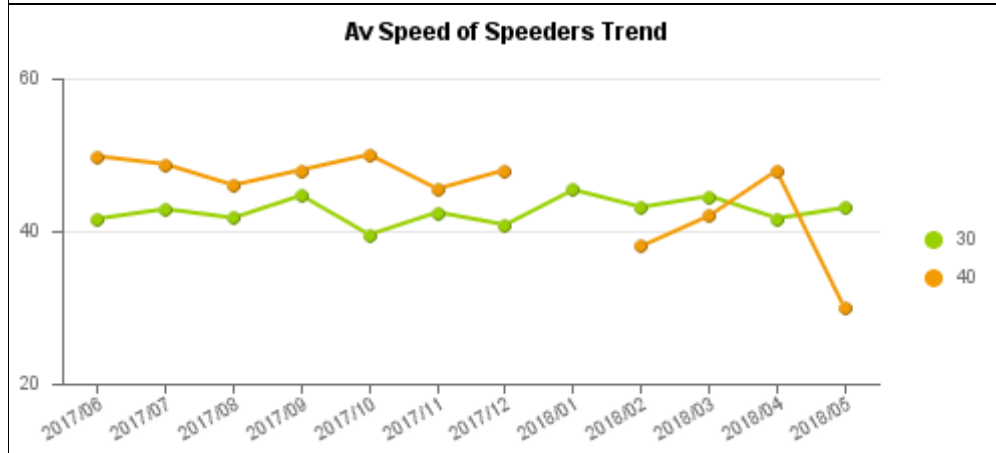

Community SpeedWatch Monthly Report Sessions up to May 2018

North Somerset Summary															
Speed Limit	Sessions		Vehicles		Vehicles Above Threshold		% above threshold		Av Speed of speeders		Top Speed		Letters		
	Mon	Yr	Mon	Yr	Mon	Yr	Mon	Yr	Mon	Yr	Mon	Yr	Mon	NFA	In Processing
30	14	439	4,648	62,339	173	1,892	3.7%	3.0%	43.1	44.7	56	59	109	26	38
40	1	24	320	5,730	1	43	0.3%	0.8%	30.0	46.5	30	55	-	0	1
Total	15	463	4,968	68,069	173	1,935	3.5%	2.8%			56	59	109	26	39