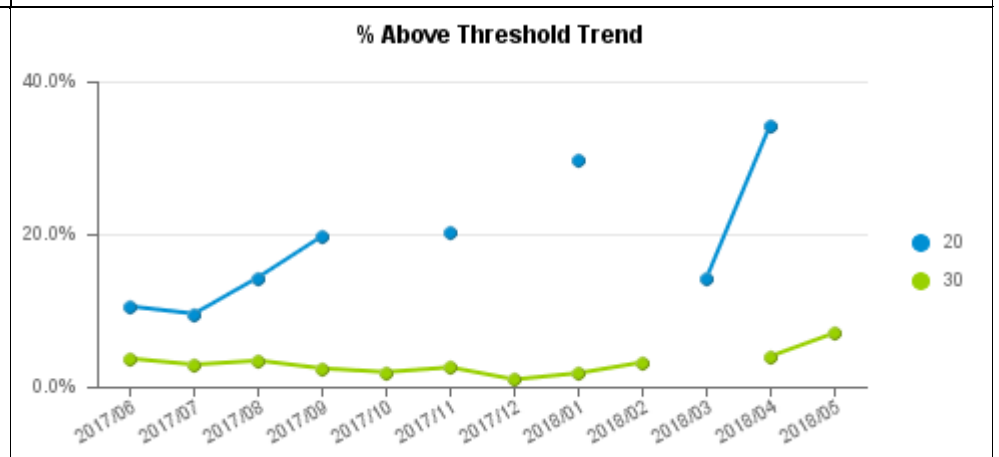

Community SpeedWatch Monthly Report Sessions up to May 2018

Bath & North East Somerset Summary

Speed Limit	Sessions		Vehicles		Vehicles Above Threshold		% above threshold		Av Speed of speeders		Top Speed		Letters		
	Mon	Yr	Mon	Yr	Mon	Yr	Mon	Yr	Mon	Yr	Mon	Yr	Mon	NFA	In Processing
20	0	45	0	3,458	0	474	-	13.7%	-	33.1	-	42	-		0
30	2	101	1,126	21,147	79	624	7.0%	3.0%	41.1	41.0	56	56	-	7	72
Total	2	146	1,126	24,605	79	1,098	7.0%	4.5%			56	56	-	7	72