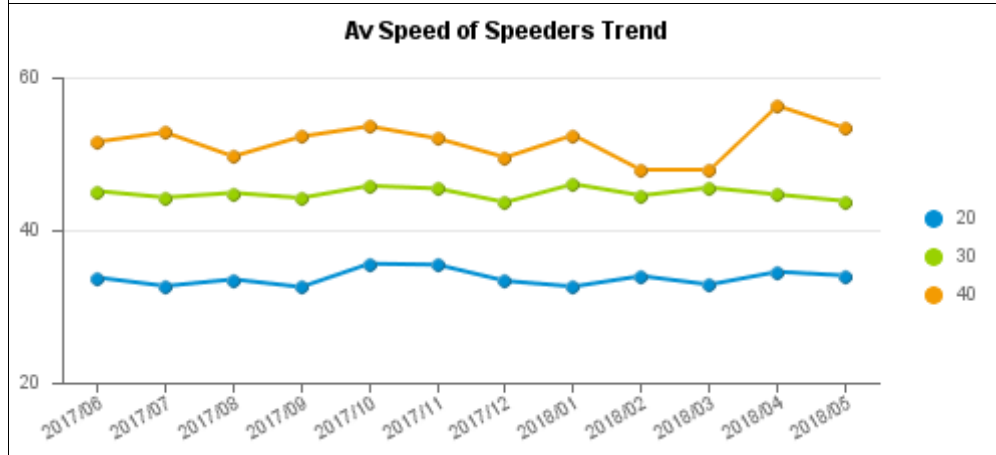

Community SpeedWatch Monthly Report Sessions up to May 2018

Force Level Summary															
Speed Limit	Sessions		Vehicles		Vehicles Above Threshold		% above threshold		Av Speed of speeders		Top Speed		Letters		
	Mon	Yr	Mon	Yr	Mon	Yr	Mon	Yr	Mon	Yr	Mon	Yr	Mon	NFA	In Processing
20	69	635	18,095	106,081	573	8,445	3.2%	8.0%	34.0	37.3	43	60	125	75	373
30	231	3,272	83,544	682,302	2,514	20,240	3.0%	3.0%	43.8	47.4	67	80	695	324	1,495
40	12	131	4,858	33,301	88	706	1.8%	2.1%	53.3	55.4	67	73	-	7	81
Total	312	4,038	106,497	821,684	3,172	29,391	3.0%	3.5%			67	80	820	406	1,949