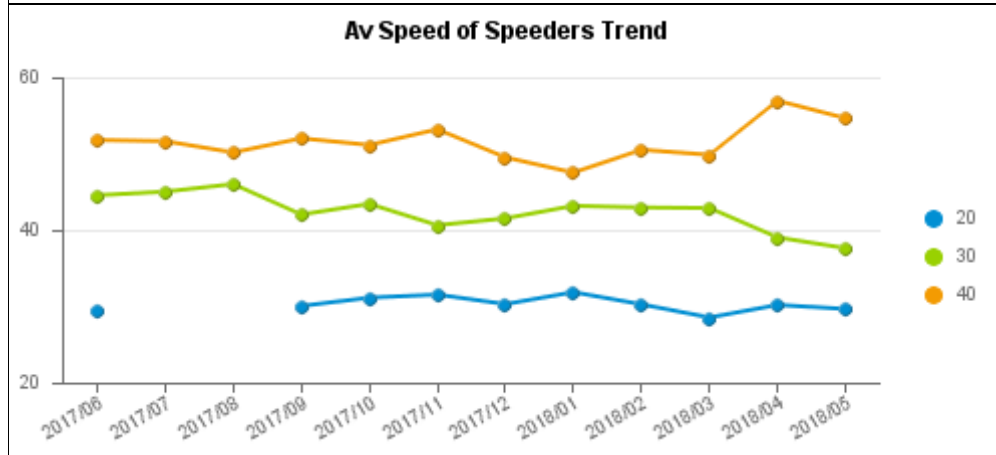

Community SpeedWatch Monthly Report Sessions up to May 2018

South Gloucestershire Summary

Speed Limit	Sessions		Vehicles		Vehicles Above Threshold		% above threshold		Av Speed of speeders		Top Speed		Letters		
	Mon	Yr	Mon	Yr	Mon	Yr	Mon	Yr	Mon	Yr	Mon	Yr	Mon	NFA	In Processing
20	37	84	9,455	15,296	36	504	0.4%	3.3%	29.6	32.5	34	39	-	6	30
30	35	445	15,355	140,497	268	3,323	1.7%	2.4%	37.6	42.8	50	70	36	122	110
40	6	47	2,062	11,680	62	500	3.0%	4.3%	54.6	58.0	67	73	-	5	57
Total	78	576	26,872	167,473	365	4,327	1.4%	2.6%			67	73	36	133	197