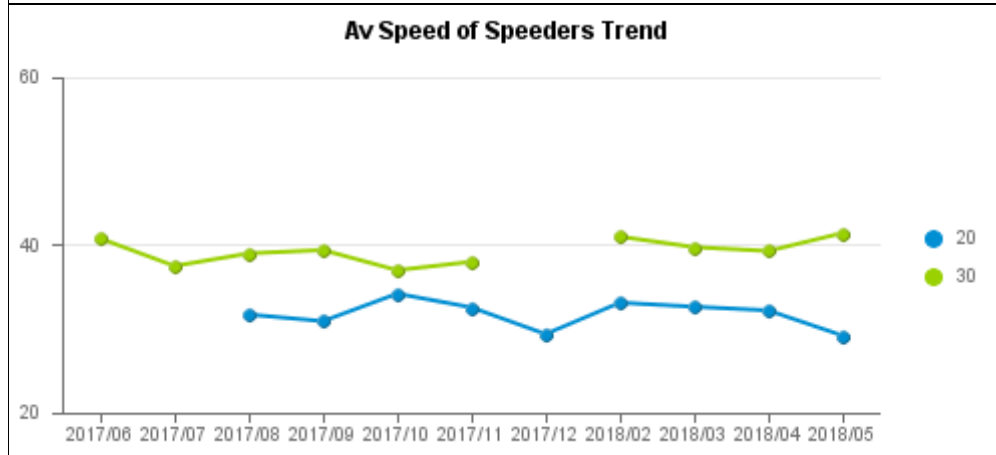

Community SpeedWatch Monthly Report Sessions up to May 2018

Bristol Summary																
Speed Limit	Sessions		Vehicles		Vehicles Above Threshold		% above threshold		Av Speed of speeders		Top Speed		Letters			
	Mon	Yr	Mon	Yr	Mon	Yr	Mon	Yr	Mon	Yr	Mon	Yr	Mon	NFA	In Processing	
20	2	55	877	5,892	13	888	1.5%	15.1%	29.2	35.6	36	60	1	0	12	
30	3	59	757	7,770	13	134	1.7%	1.7%	41.4	41.7	47	48	-	0	13	
Total	5	114	1,634	13,662	26	1,022	1.6%	7.5%			47	60	1	0	25