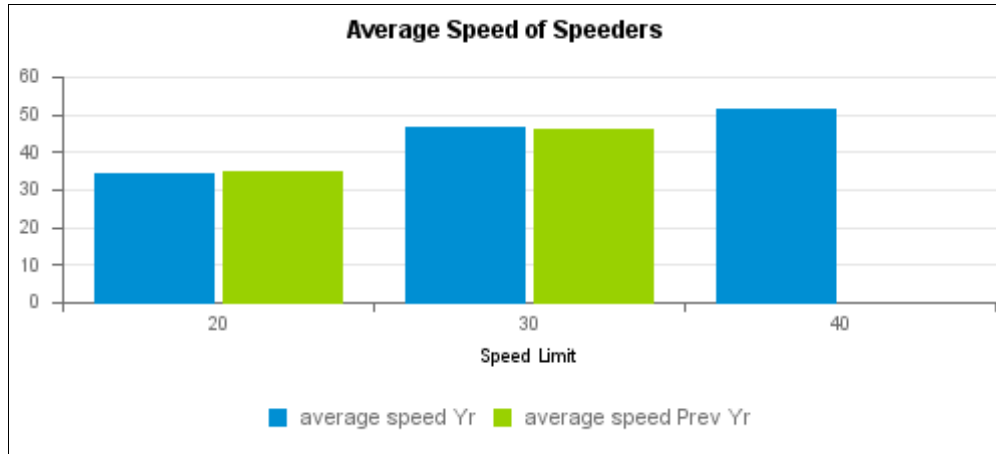

Community SpeedWatch Monthly Report Sessions up to May 2018

West Somerset Summary																
Speed Limit	Sessions		Vehicles		Vehicles Above Threshold		% above threshold		Av Speed of speeders		Top Speed		Letters			
	Mon	Yr	Mon	Yr	Mon	Yr	Mon	Yr	Mon	Yr	Mon	Yr	Mon	NFA	In Processing	
20	14	231	2,492	22,816	152	1,469	6.1%	6.4%	33.1	34.5	42	43	-	44	108	
30	45	570	12,564	88,480	455	2,633	3.6%	3.0%	44.6	46.8	58	64	4	55	396	
40	0	2	0	556	0	12	-	2.2%	-	51.3	-	62	-	-	0	
Total	59	803	15,056	111,852	607	4,114	4.0%	3.7%			58	64	4	99	504