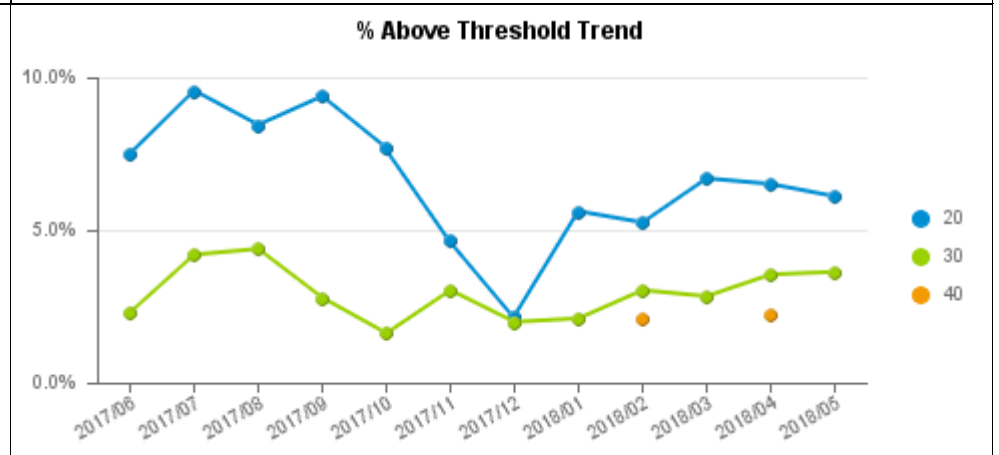

Community SpeedWatch Monthly Report Sessions up to May 2018

West Somerset Summary																
Speed Limit	Sessions		Vehicles		Vehicles Above Threshold		% above threshold		Av Speed of speeders		Top Speed		Letters			
	Mon	Yr	Mon	Yr	Mon	Yr	Mon	Yr	Mon	Yr	Mon	Yr	Mon	NFA	In Processing	
20	14	231	2,492	22,816	152	1,469	6.1%	6.4%	33.1	34.5	42	43	-	44	108	
30	45	570	12,564	88,480	455	2,633	3.6%	3.0%	44.6	46.8	58	64	4	55	396	
40	0	2	0	556	0	12	-	2.2%	-	51.3	-	62	-	-	0	
Total	59	803	15,056	111,852	607	4,114	4.0%	3.7%			58	64	4	99	504