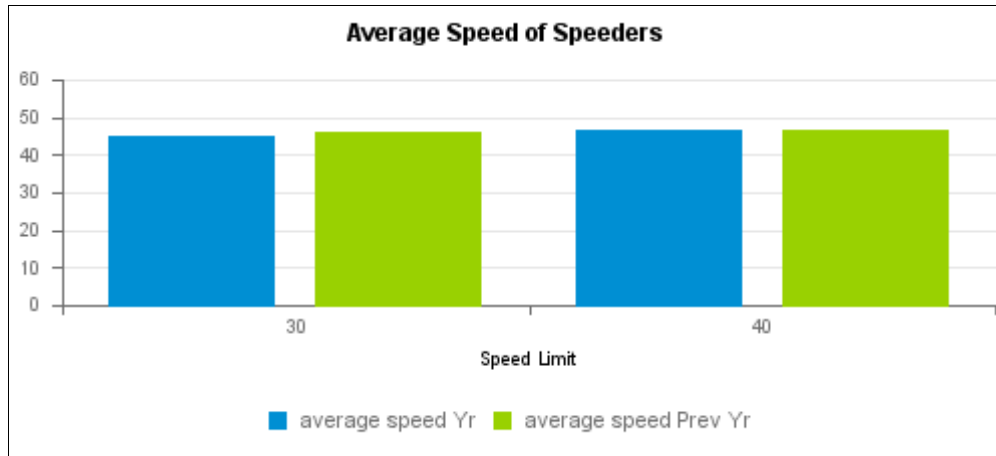

Community SpeedWatch Monthly Report Sessions up to May 2018

North Somerset Summary															
Speed Limit	Sessions		Vehicles		Vehicles Above Threshold		% above threshold		Av Speed of speeders		Top Speed		Letters		
	Mon	Yr	Mon	Yr	Mon	Yr	Mon	Yr	Mon	Yr	Mon	Yr	Mon	NFA	In Processing
30	14	439	4,648	62,339	173	1,892	3.7%	3.0%	43.1	44.7	56	59	109	26	38
40	1	24	320	5,730	1	43	0.3%	0.8%	30.0	46.5	30	55	-	0	1
Total	15	463	4,968	68,069	173	1,935	3.5%	2.8%			56	59	109	26	39