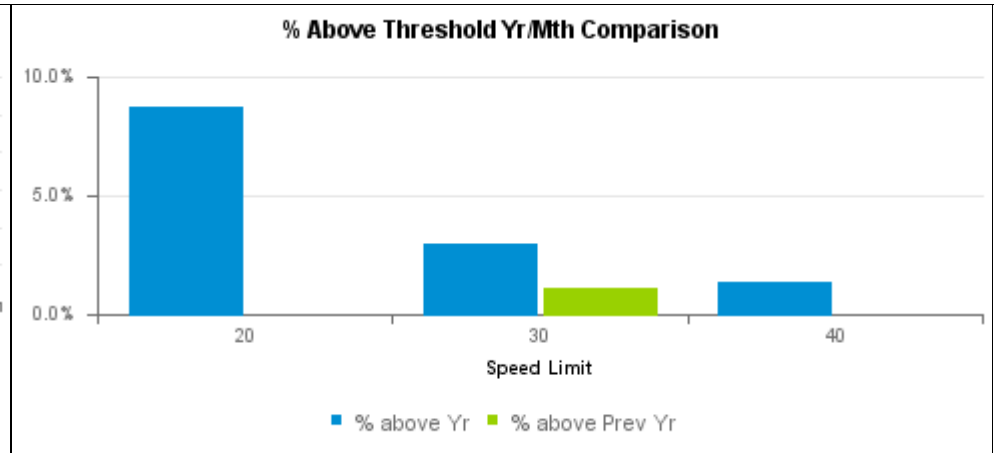

Community SpeedWatch Monthly Report Sessions up to May 2018

South Somerset Summary																
Speed Limit	Sessions		Vehicles		Vehicles Above Threshold		% above threshold		Av Speed of speeders		Top Speed		Letters			
	Mon	Yr	Mon	Yr	Mon	Yr	Mon	Yr	Mon	Yr	Mon	Yr	Mon	NFA	In Processing	
20	12	195	3,450	52,161	219	4,570	6.3%	8.8%	33.5	36.3	43	51	124	23	72	
30	52	467	13,260	117,849	336	3,439	2.5%	2.9%	42.3	43.6	51	61	98	42	196	
40	3	19	1,800	7,721	17	103	0.9%	1.3%	49.0	53.9	52	64	-	2	15	
Total	67	681	18,510	177,731	572	8,112	3.1%	4.5%			52	64	222	67	283