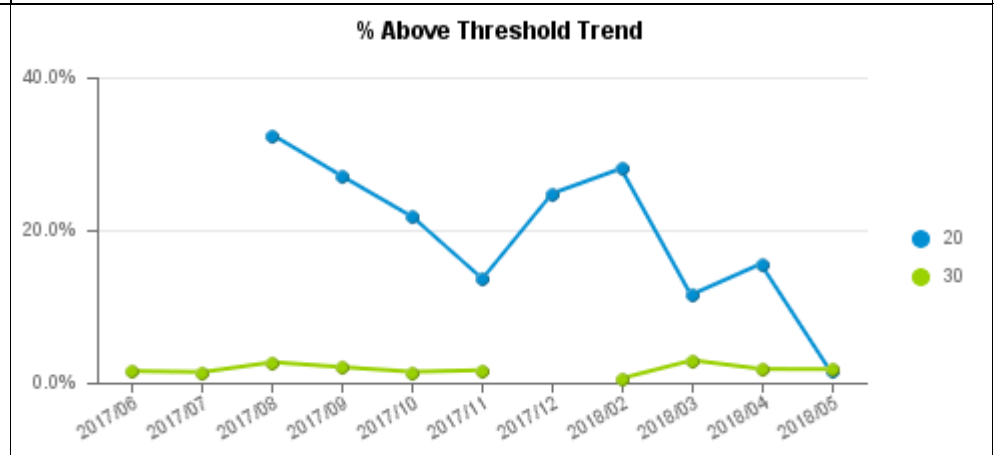

Community SpeedWatch Monthly Report Sessions up to May 2018

Bristol Summary																
Speed Limit	Sessions		Vehicles		Vehicles Above Threshold		% above threshold		Av Speed of speeders		Top Speed		Letters			
	Mon	Yr	Mon	Yr	Mon	Yr	Mon	Yr	Mon	Yr	Mon	Yr	Mon	NFA	In Processing	
20	2	55	877	5,892	13	888	1.5%	15.1%	29.2	35.6	36	60	1	0	12	
30	3	59	757	7,770	13	134	1.7%	1.7%	41.4	41.7	47	48	-	0	13	
Total	5	114	1,634	13,662	26	1,022	1.6%	7.5%			47	60	1	0	25