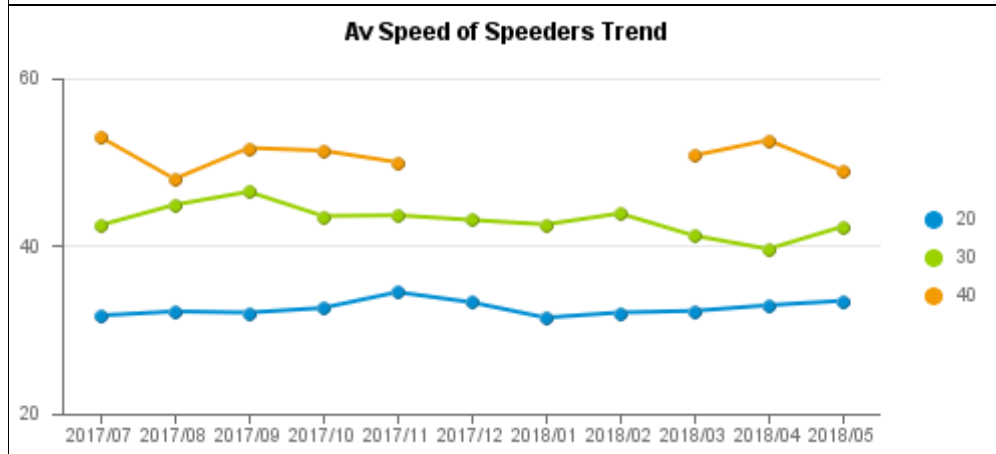

Community SpeedWatch Monthly Report Sessions up to May 2018

South Somerset Summary																
Speed Limit	Sessions		Vehicles		Vehicles Above Threshold		% above threshold		Av Speed of speeders		Top Speed		Letters			
	Mon	Yr	Mon	Yr	Mon	Yr	Mon	Yr	Mon	Yr	Mon	Yr	Mon	NFA	In Processing	
20	12	195	3,450	52,161	219	4,570	6.3%	8.8%	33.5	36.3	43	51	124	23	72	
30	52	467	13,260	117,849	336	3,439	2.5%	2.9%	42.3	43.6	51	61	98	42	196	
40	3	19	1,800	7,721	17	103	0.9%	1.3%	49.0	53.9	52	64	-	2	15	
Total	67	681	18,510	177,731	572	8,112	3.1%	4.5%			52	64	222	67	283