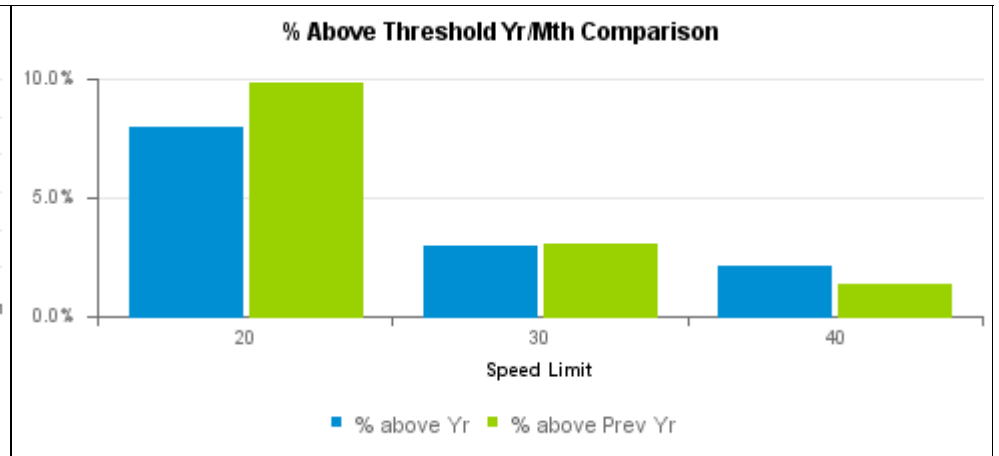

Community SpeedWatch Monthly Report Sessions up to May 2018

Force Level Summary															
Speed Limit	Sessions		Vehicles		Vehicles Above Threshold		% above threshold		Av Speed of speeders		Top Speed		Letters		
	Mon	Yr	Mon	Yr	Mon	Yr	Mon	Yr	Mon	Yr	Mon	Yr	Mon	NFA	In Processing
20	69	635	18,095	106,081	573	8,445	3.2%	8.0%	34.0	37.3	43	60	125	75	373
30	231	3,272	83,544	682,302	2,514	20,240	3.0%	3.0%	43.8	47.4	67	80	695	324	1,495
40	12	131	4,858	33,301	88	706	1.8%	2.1%	53.3	55.4	67	73	-	7	81
Total	312	4,038	106,497	821,684	3,172	29,391	3.0%	3.5%			67	80	820	406	1,949