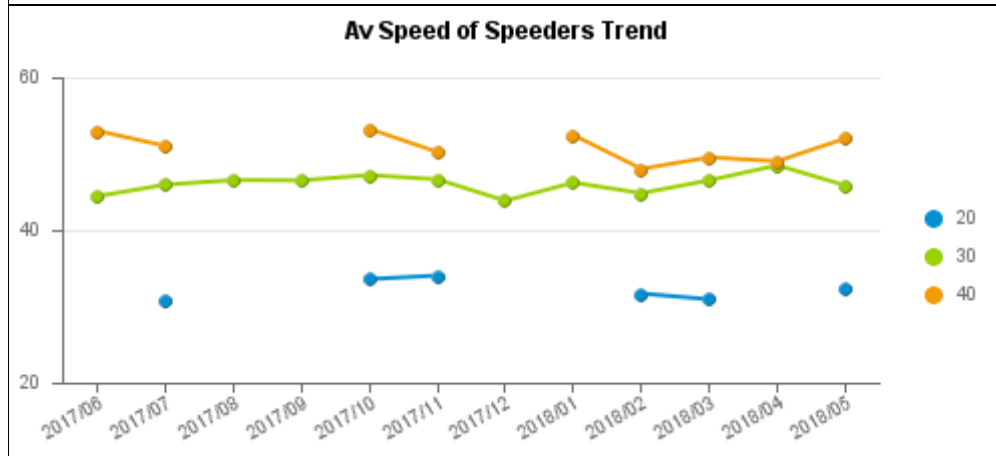

Community SpeedWatch Monthly Report Sessions up to May 2018

Mendip Summary															
Speed Limit	Sessions		Vehicles		Vehicles Above Threshold		% above threshold		Av Speed of speeders		Top Speed		Letters		
	Mon	Yr	Mon	Yr	Mon	Yr	Mon	Yr	Mon	Yr	Mon	Yr	Mon	NFA	In Processing
20	4	27	1,821	6,667	153	542	8.4%	8.1%	32.3	34.5	40	43	-	2	151
30	82	1,202	36,148	246,023	1,194	8,264	3.3%	3.4%	45.8	49.2	67	80	448	72	674
40	2	39	676	7,614	8	48	1.2%	0.6%	52.0	54.3	58	68	-	0	8
Total	88	1,268	38,645	260,304	1,354	8,854	3.5%	3.4%			67	80	448	74	833