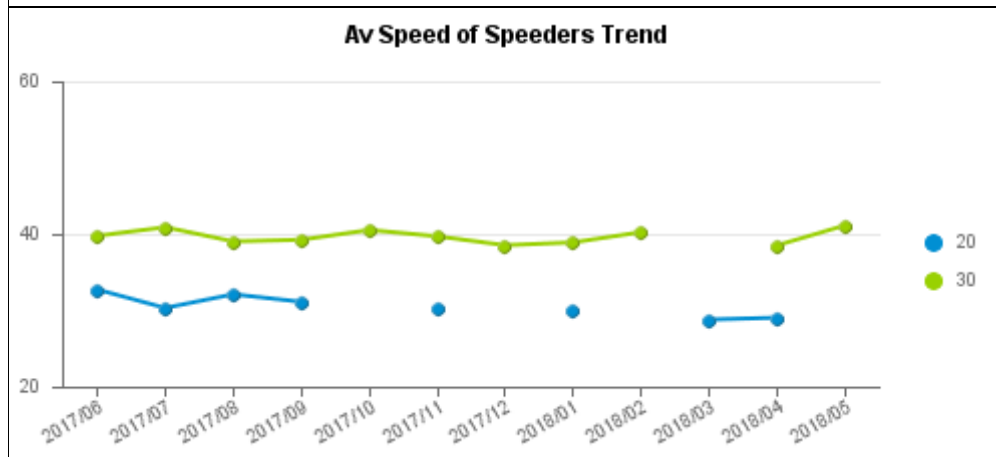

Community SpeedWatch Monthly Report Sessions up to May 2018

Bath & North East Somerset Summary

Speed Limit	Sessions		Vehicles		Vehicles Above Threshold		% above threshold		Av Speed of speeders		Top Speed		Letters		
	Mon	Yr	Mon	Yr	Mon	Yr	Mon	Yr	Mon	Yr	Mon	Yr	Mon	NFA	In Processing
20	0	45	0	3,458	0	474	-	13.7%	-	33.1	-	42	-		0
30	2	101	1,126	21,147	79	624	7.0%	3.0%	41.1	41.0	56	56	-	7	72
Total	2	146	1,126	24,605	79	1,098	7.0%	4.5%			56	56	-	7	72