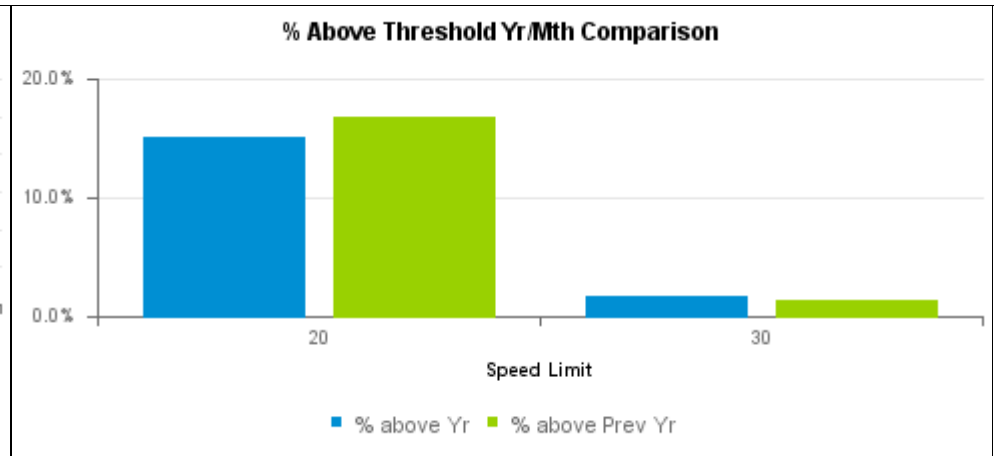

Community SpeedWatch Monthly Report Sessions up to May 2018

Bristol Summary																
Speed Limit	Sessions		Vehicles		Vehicles Above Threshold		% above threshold		Av Speed of speeders		Top Speed		Letters			
	Mon	Yr	Mon	Yr	Mon	Yr	Mon	Yr	Mon	Yr	Mon	Yr	Mon	NFA	In Processing	
20	2	55	877	5,892	13	888	1.5%	15.1%	29.2	35.6	36	60	1	0	12	
30	3	59	757	7,770	13	134	1.7%	1.7%	41.4	41.7	47	48	-	0	13	
Total	5	114	1,634	13,662	26	1,022	1.6%	7.5%			47	60	1	0	25