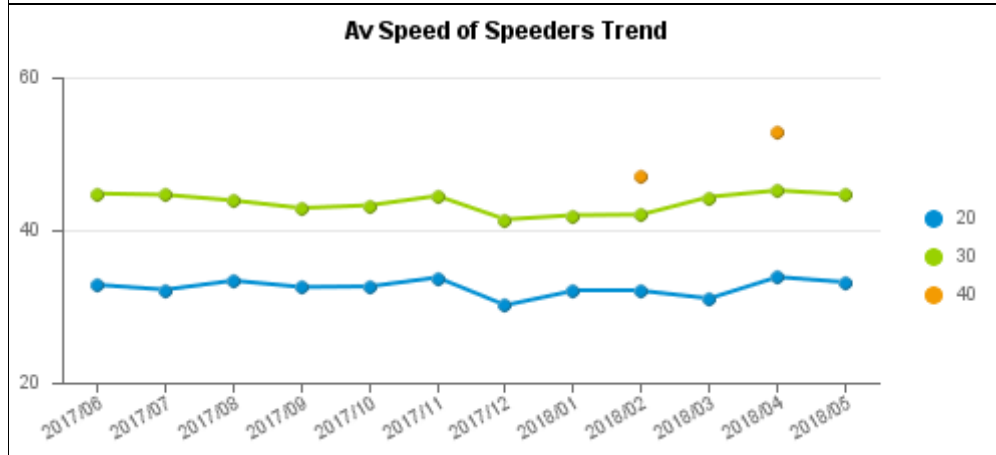

Community SpeedWatch Monthly Report Sessions up to May 2018

West Somerset Summary																
Speed Limit	Sessions		Vehicles		Vehicles Above Threshold		% above threshold		Av Speed of speeders		Top Speed		Letters			
	Mon	Yr	Mon	Yr	Mon	Yr	Mon	Yr	Mon	Yr	Mon	Yr	Mon	NFA	In Processing	
20	14	231	2,492	22,816	152	1,469	6.1%	6.4%	33.1	34.5	42	43	-	44	108	
30	45	570	12,564	88,480	455	2,633	3.6%	3.0%	44.6	46.8	58	64	4	55	396	
40	0	2	0	556	0	12	-	2.2%	-	51.3	-	62	-	-	0	
Total	59	803	15,056	111,852	607	4,114	4.0%	3.7%			58	64	4	99	504